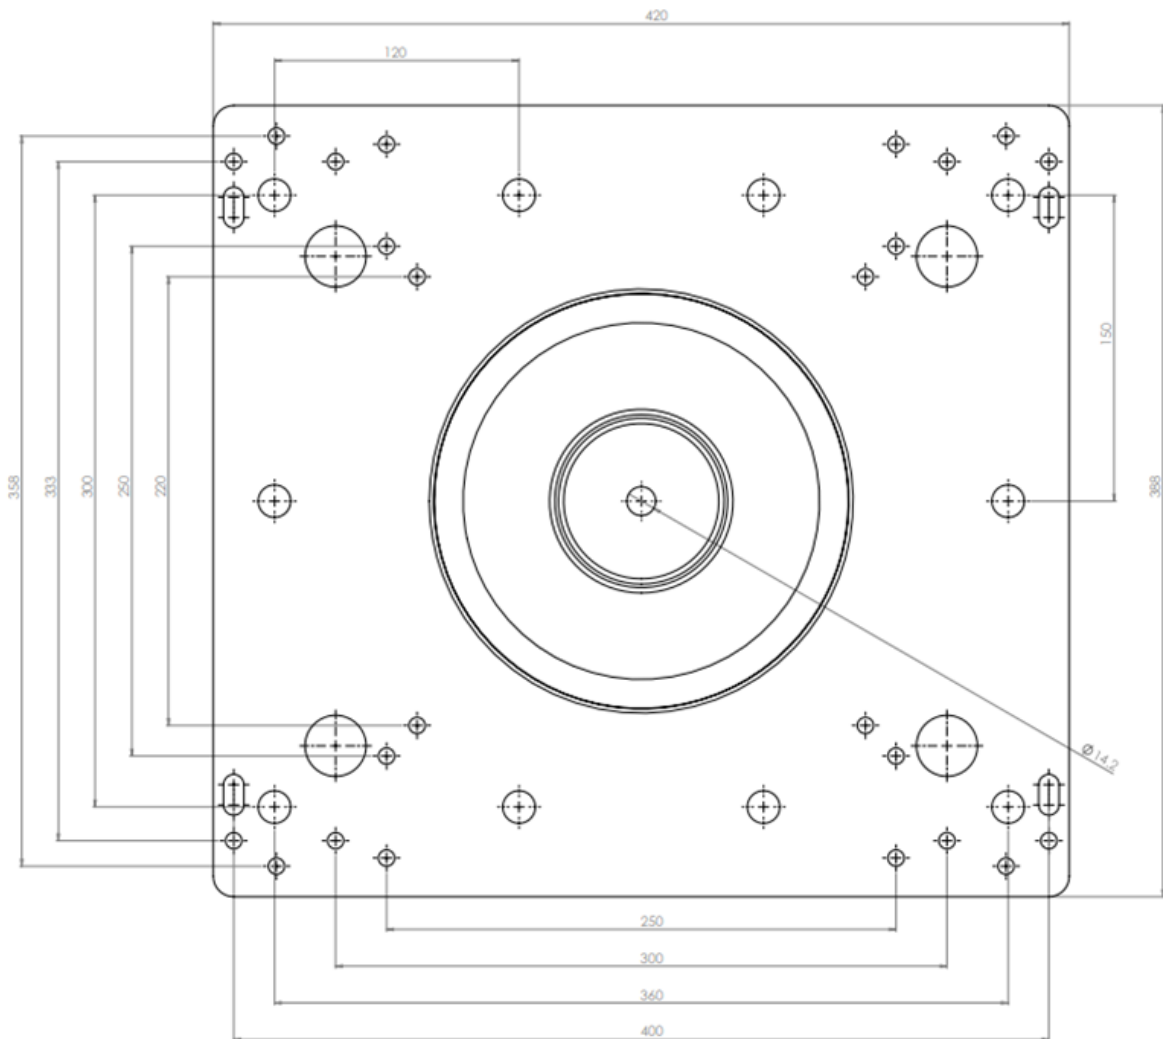

Multi-use Baseplate

Specification

Product code	FP-BP-MU
Material number	1592404
Material	Stainless steel grade 304
Finish	Natural
Weight (kg)	2.45
Quality	ISO 9001
Conformity	EN 795:2012, CEN/TS 16415:2013

Application

Multi-use Baseplate to be fitted to Soter™ II high load and intermediate posts by turning the post into the central M10 boss. The Baseplate can be used on differing roof types, with multiple fixing options.