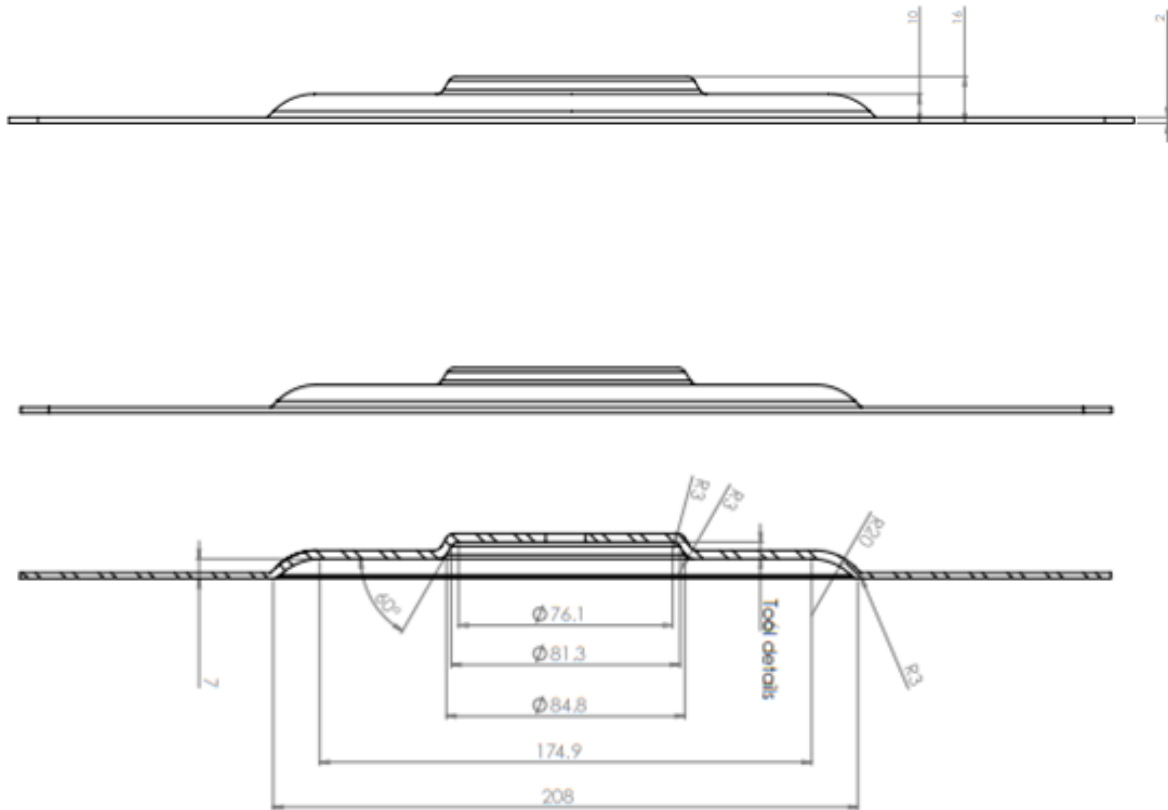

Multi-use Baseplate

Specification

Product code	FP-BP-MU
Material number	1592404
Material	Stainless steel grade 304
Finish	Natural
Weight (kg)	2.45
Quality	ISO 9001
Conformity	EN 795:2012, CEN/TS 16415:2013

Application

Multi-use Baseplate to be fitted to Soter™ II high load and intermediate posts by turning the post into the central M10 boss. The Baseplate can be used on differing roof types, with multiple fixing options.